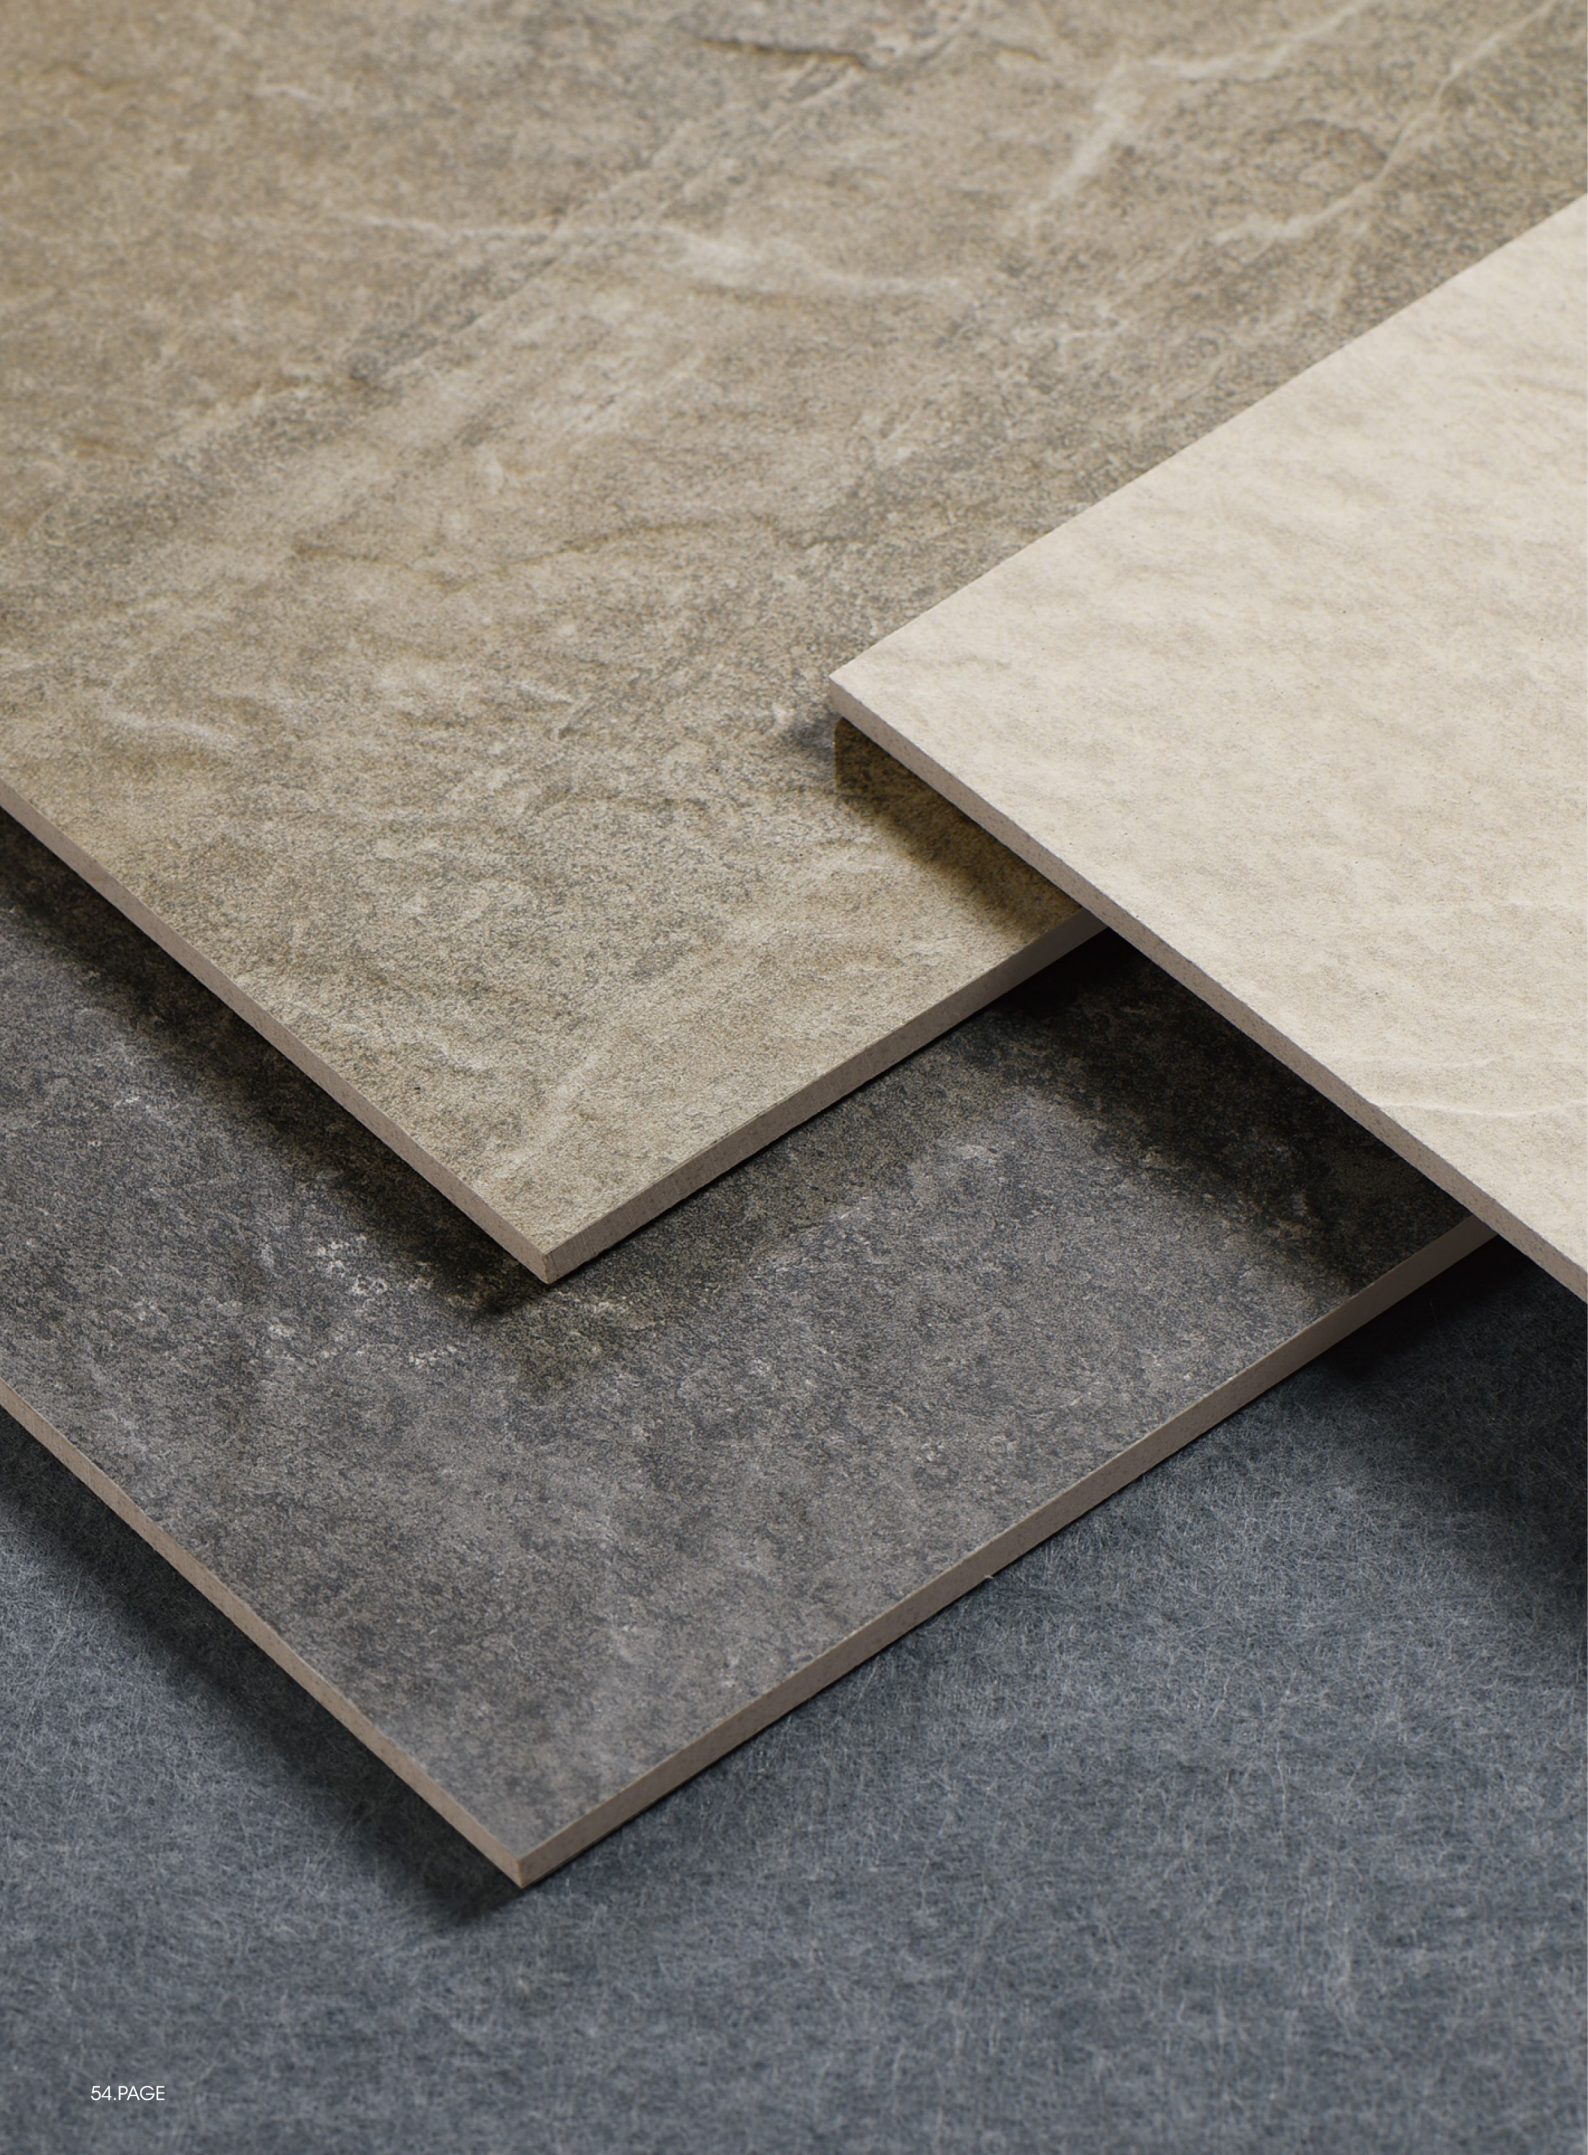

PRODUCT DISPLAY
PRODUCT SUMMARY

PORTLAND-BTL SERIES
SIZE:600X600X20MM

OLYYM-WLS SERIES
SIZE:600X600X20MM

TERRAZZO-SM SERIES
SIZE:600X600X20MM

LIMESTONE-RF SERIES
SIZE:600X600X20MM

TRAVERTINE-TR SERIES
SIZE:600X600X20MM

JURA-JR SERIES
SIZE:600X600X20MM

QUARTZ-QU SERIES
SIZE:600X600X20MM

SANDSTONE-PT SERIES
SIZE:600X600X20MM