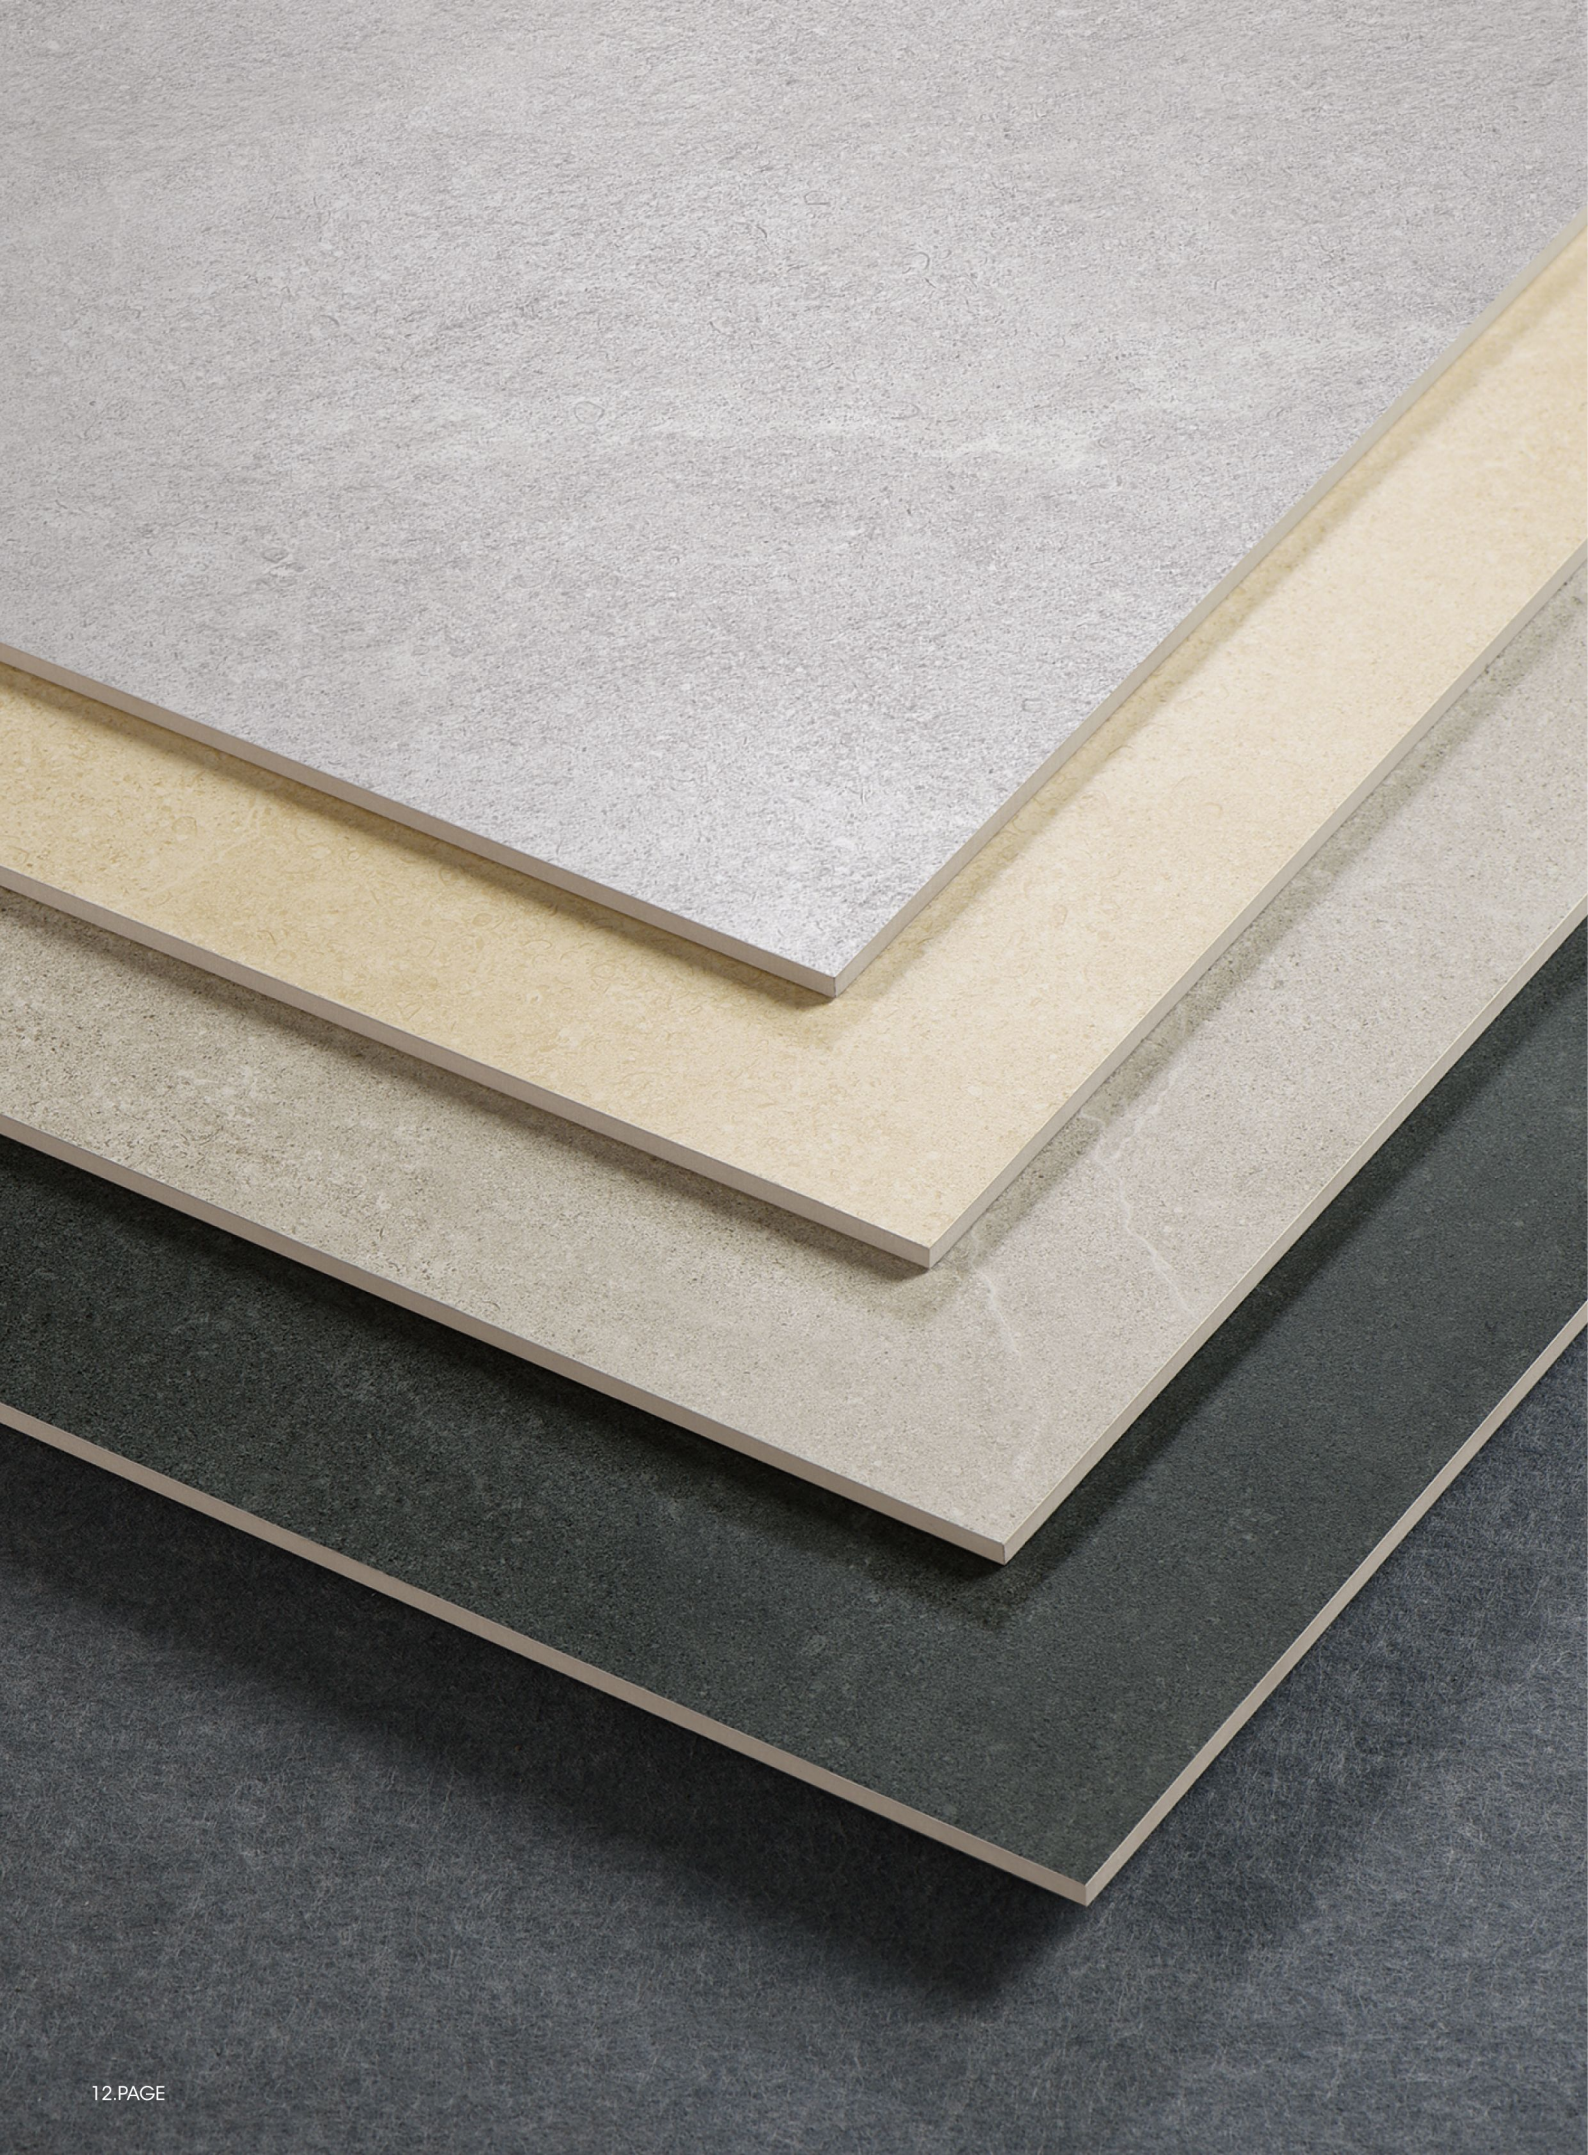

PRODUCT DISPLAY
OLYM
WLS SERIES

MICRO CEMENT DRAK GREY
WLS60AD04-600X600X9.2MM
Granule Rustic-matt