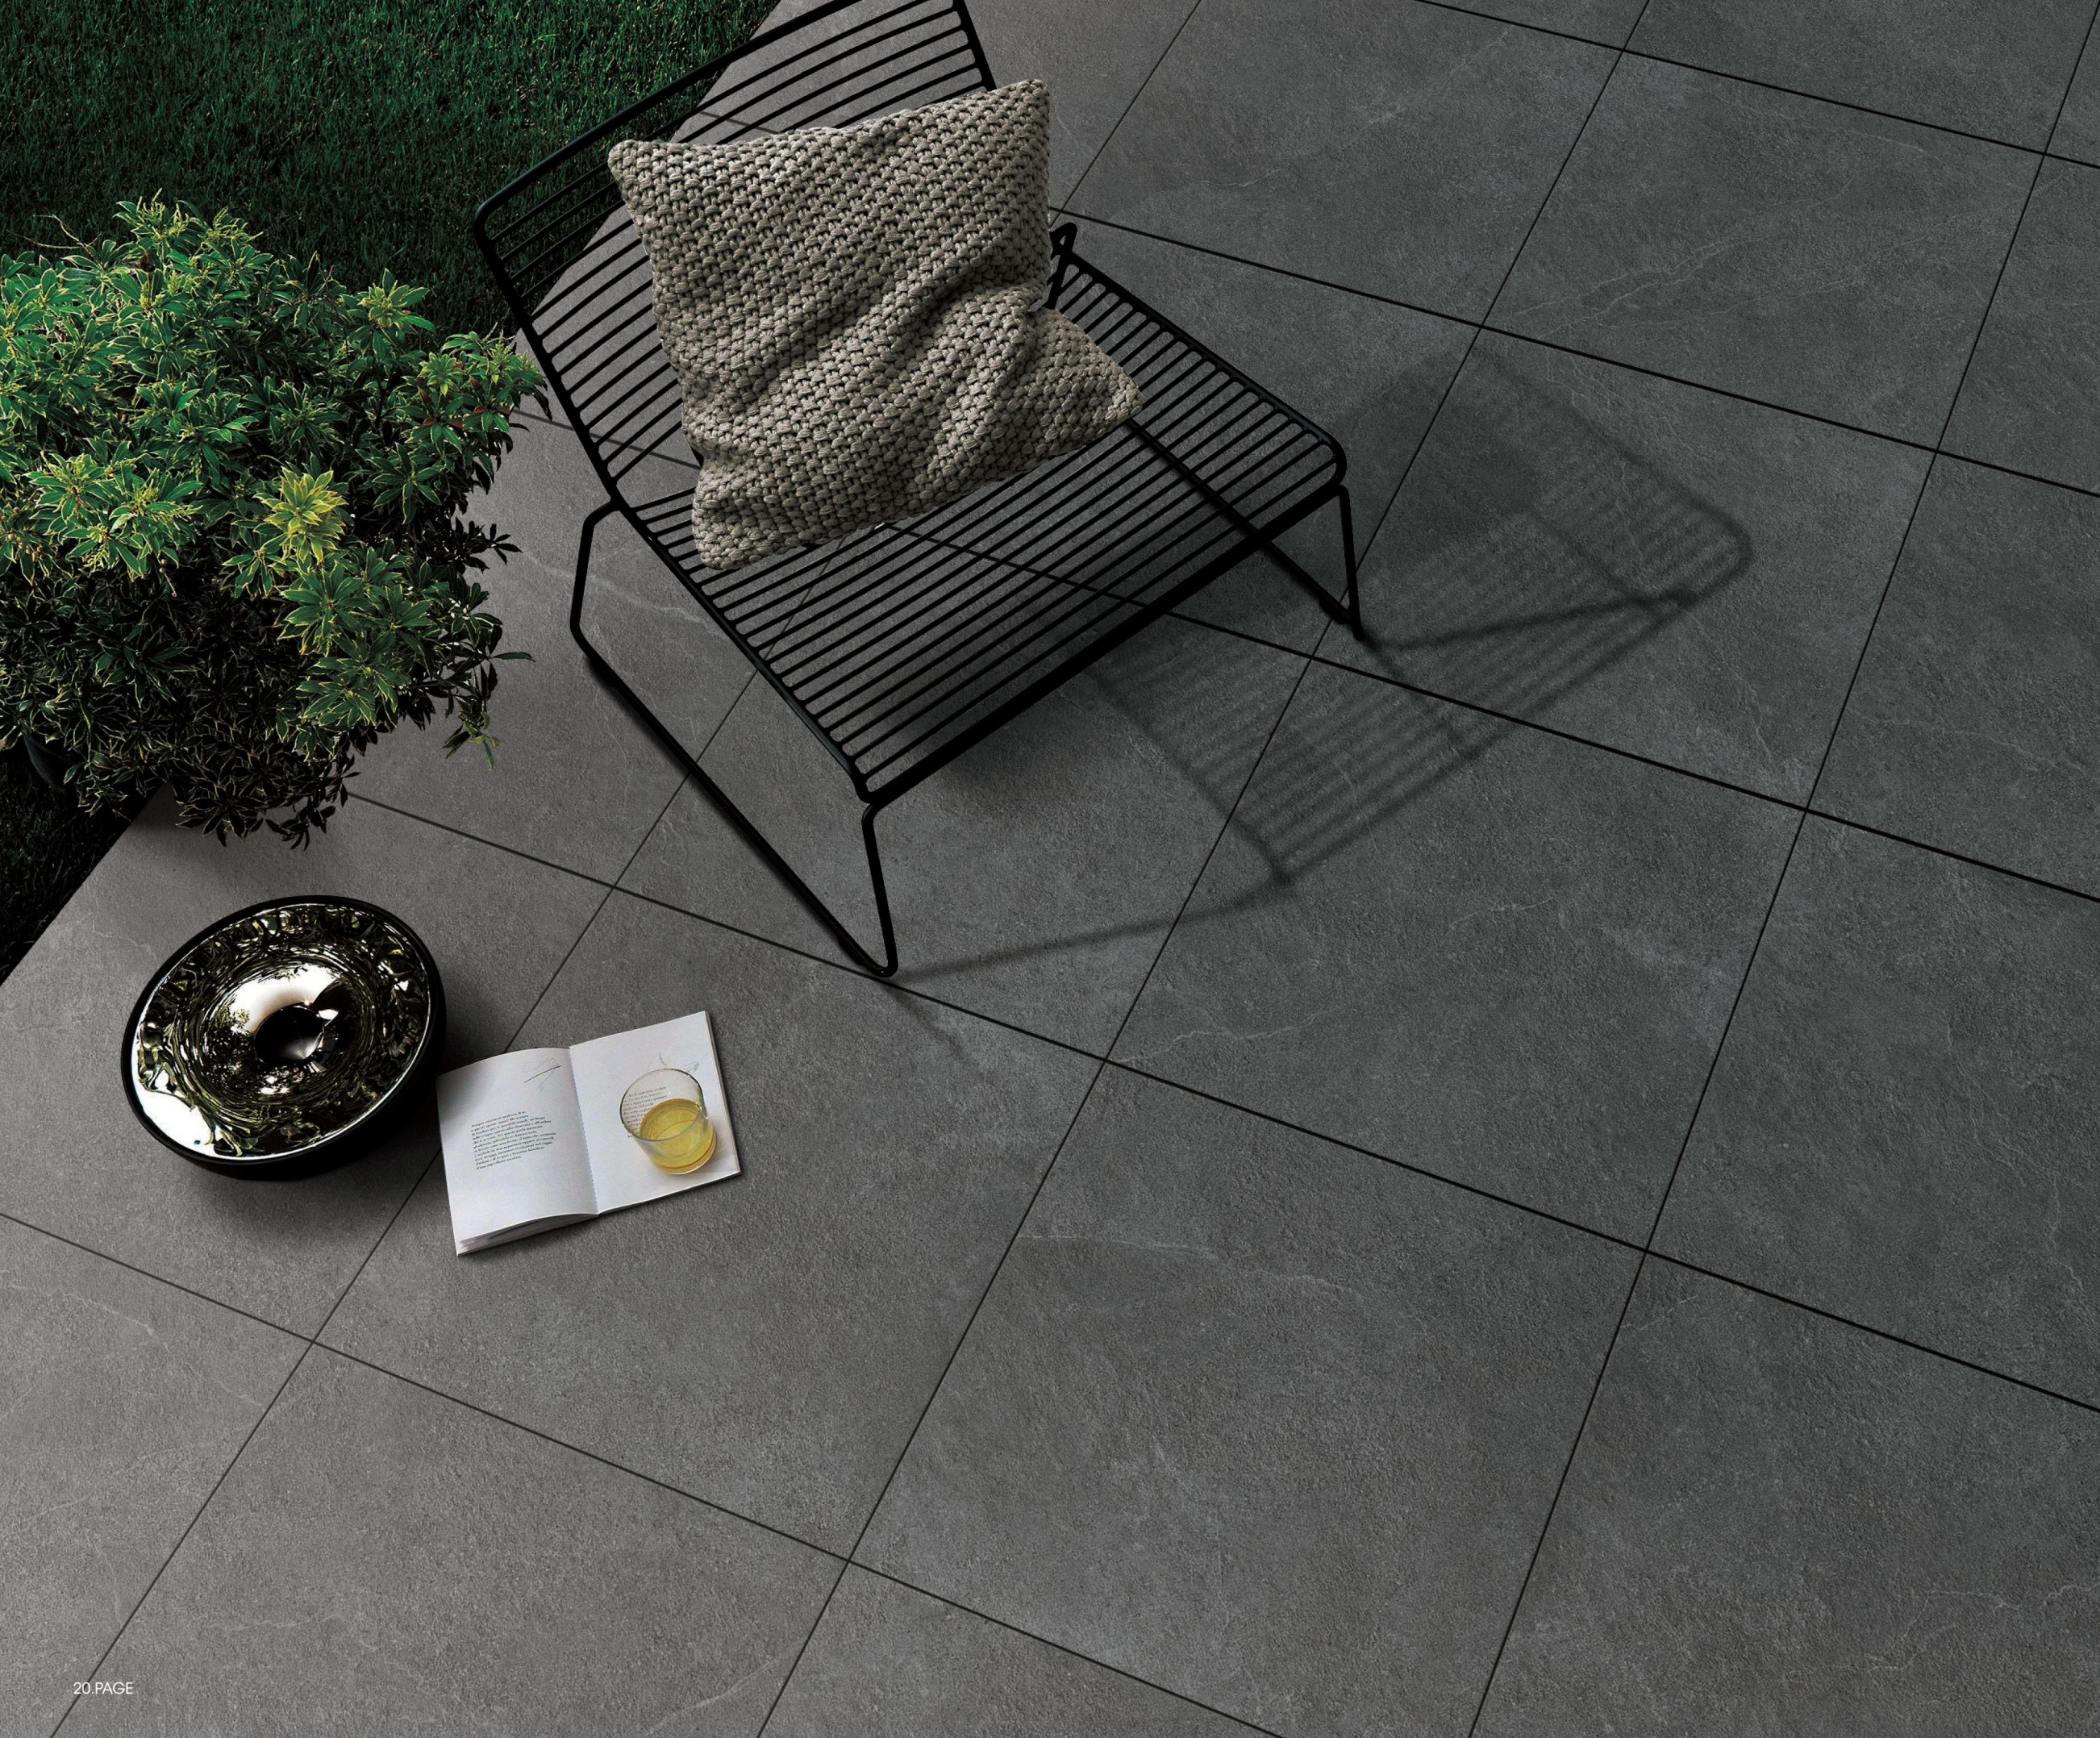

PRODUCT DISPLAY
OLYM
WLS SERIES

MICRO CEMENT BEIGE
WLS60A02Z-600X600X9.2MM
Anti-Slip Glazed

MICRO CEMENT MEDIUM GREY
WLS60AD03Z-20-600X600X20MM
Granule Rustic-matt

PRODUCT DISPLAY
OLYM
WLS SERIES

600X600X9.2MM-ANTI-SLIP GLAZED